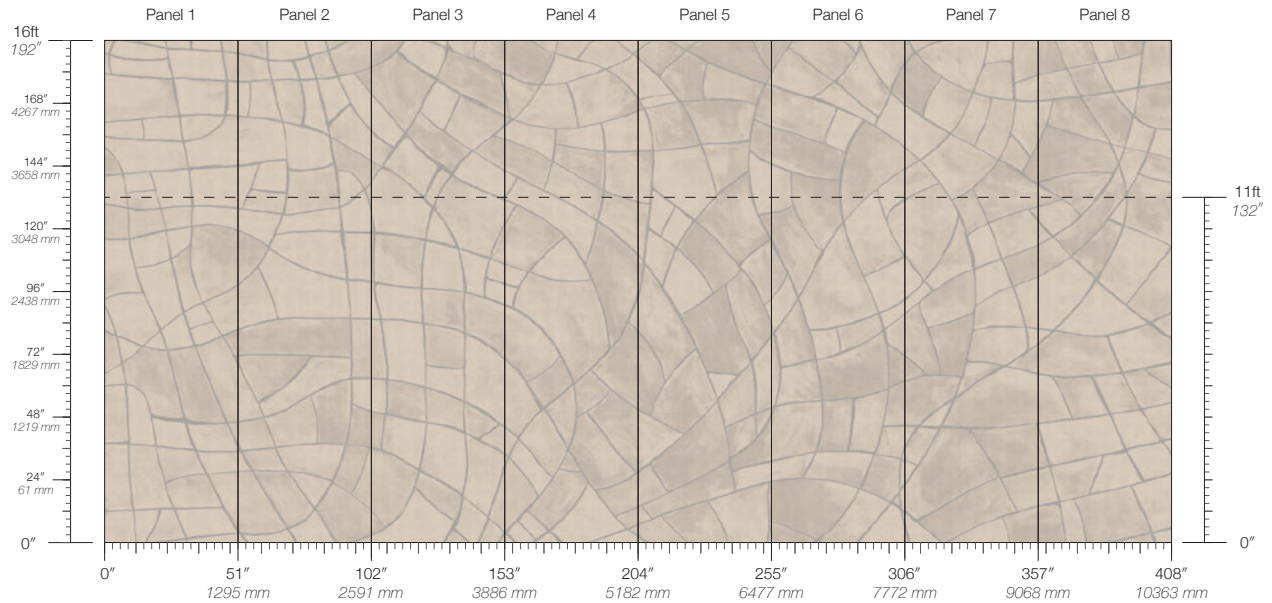

Tapestry Sparkle

Suitable for residential and commercial projects

COLOR
Sparkle

STOCK
Made to order

REPEAT
Non-repeating

CONTACT
sales@calicowallpaper.com
+1 718 243 1705
57 Lispenard Street
New York, NY 10013 USA

ITEM
6314

MINIMUM
1 panel

LEAD TIME
4 weeks to print

CONTENT
Type II Vinyl

MAINTENANCE
Water-based cleanser

ORIGIN
USA

DISCLAIMER
Panel maps represent mural artwork only. Reference the physical sample for color and texture.

PANEL WIDTH
51" / 1295 mm trimmed

FLAMMABILITY
ASTM E84 Adhered Class A

DETAILS
Custom options available

PANEL HEIGHT
132" / 3353 mm standard
192" / 4877 mm extended

PRICE
Available upon request